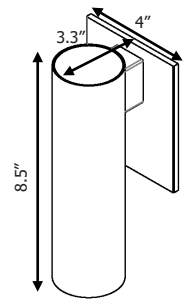

### Housing

- Diameter: 2.5" (60mm)
- Height: 8.5" (216.5mm)
- Material: Aluminum
- Weight: 1.9 lbs

| Beam Angle    | Finish            | Trim Finish   | Mounting                                      | Accessories                            |
|---------------|-------------------|---|---|--|
|               |                   |   |   | SL                                     |
| <b>25</b> 25° | <b>BLK</b> Black  | <b>BLK</b> Black  | <b>SUM</b> Surface Mount                      | <b>SL<sup>1</sup></b> Solite Lens      |
| <b>35</b> 35° | <b>WHT</b> White  | <b>WHT</b> White  | <b>ST2</b> Stem 2ft                           |  |
| <b>45</b> 45° | <b>SLV</b> Silver | <b>SLV</b> Silver   | <b>ST4</b> Stem 4ft                           |  |
| <b>60</b> 60° |                   | <b>GLD</b> Gold   | <b>PL2<sup>1</sup></b> Power Line Mount 2ft   |  |
|               |                   | <b>BL</b> Blue  | <b>PL4<sup>1</sup></b> Power Line Mount 4ft   |  |
|               |                   |  Black | <b>PL6<sup>1</sup></b> Power Line Mount 6ft   |  |
|               |                   |  WHT   | <b>PL8<sup>1</sup></b> Power Line Mount 8ft   |  |
|               |                   |  SLV   | <b>PL10<sup>1</sup></b> Power Line Mount 10ft | <sup>1</sup> Must include Solite Lens. |
|               |                   |  GLD   | <b>CM10</b> Cord Mount 10ft                   |  |
|               |                   |  Blue  | <b>WLM</b> Wall Mount                         |  |
|               |                   |   | <b>SA</b> Surface Adjustable                  |  |

<sup>1</sup>Option only available with Remote Power

**Dimensions**

**Current Consumption**

| Wattage \ Volt | 120V  | 277V  |
|----------------|-------|-------|
| 15W            | 0.14A | 0.06A |

**Mounting Options**

(Canopy Dimensions are the same for all)

Stem

Cord Mount

Surface Mount

Surface Adjustable

Wall Mount

Power Line

**Remote Power**