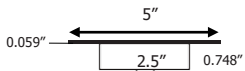

Mounting Options

(Canopy Dimensions are the same for all)

Stem