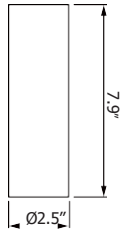

Dimensions