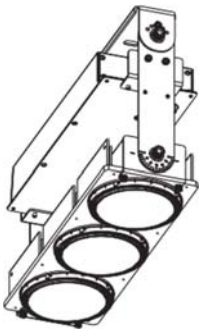

600W / 9 Modules

Mounting Options

Bracket Mount / 3 Modules

Bracket Mount / 6 Modules

Bracket Mount / 9 Modules

Accessory

Glare Shield Baffle

Glare Shield Visor