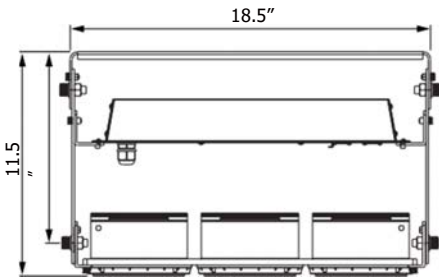

Mounting Options

Bracket Mount / 3 Modules