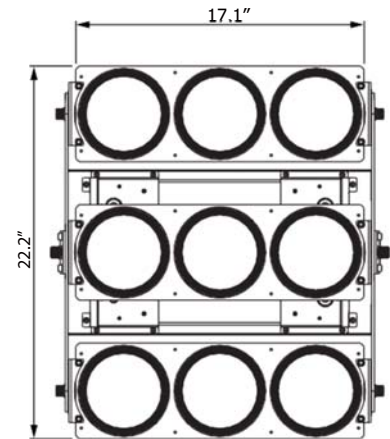

600W / 9 Modules

Mounting Options

Bracket Mount / 3 Modules

Bracket Mount / 6 Modules

Bracket Mount / 9 Modules

Accessory

Glare Shield Baffle

Glare Shield Visor