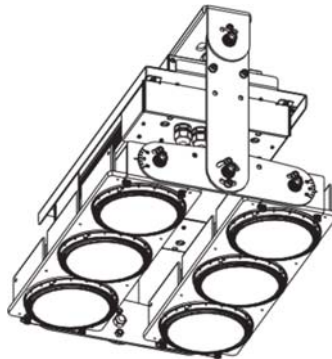

600W / 9 Modules

Mounting Options

Bracket Mount / 3 Modules

Bracket Mount / 6 Modules

Bracket Mount / 9 Modules

Accessory

Glare Shield Baffle

Glare Shield Visor