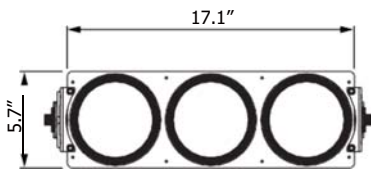

Tetriss 2.0 - All White

Delivered

Wattag CCT	200W	400W	600W
5000K	20100 lm	40200 lm	60300 lm
4000K	17700 lm	35400 lm	53010 lm
3000K	16600 lm	33200 lm	49600 lm

*Tolerance±8%

Dimen-

200W / 3 Modules