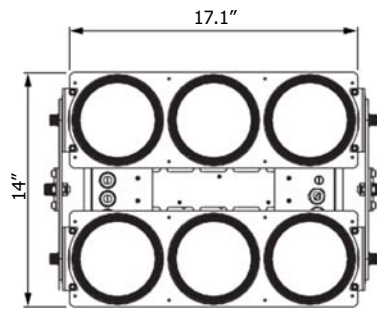

400W / 6 Modules