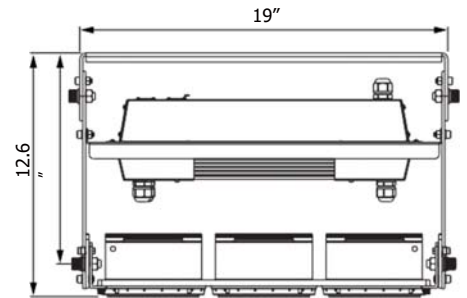

600W / 9 Modules

Mounting Options

Bracket Mount / 3 Modules

Bracket Mount / 6 Modules

Bracket Mount / 9 Modules

Accessory

Glare Shield Baffle

Glare Shield Visor