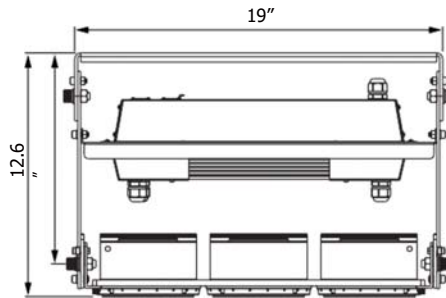

Bracket Mount / 6 Modules