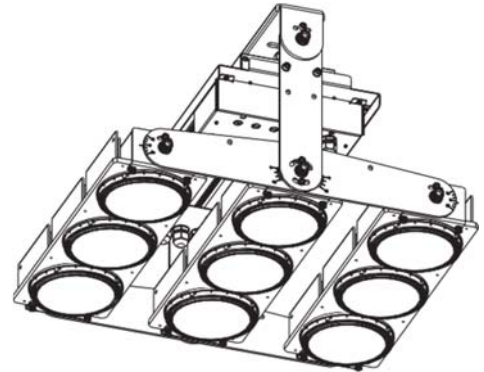

600W / 9 Modules

Mounting Options

Bracket Mount / 3 Modules

Bracket Mount / 6 Modules

Bracket Mount / 9 Modules

Accessory

Glare Shield Baffle

Glare Shield Visor