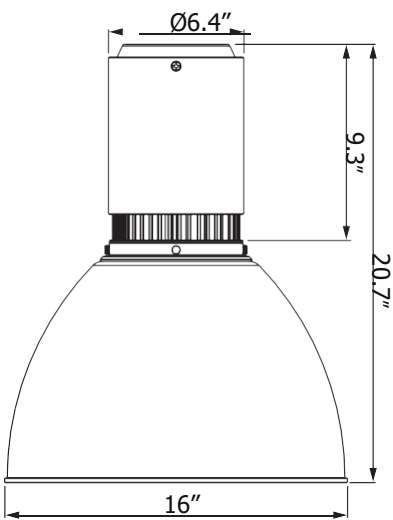

Housing

- Diameter: 6.4" (164mm)
- Height: Standard / 11.6" (294mm)
- Diffuser / 21.2" (538mm)
- Shroud 16" / 20.4" (518mm)
- Shroud 19" / 21.9" (556mm)
- Shroud 22" / 23.2" (584mm)
- Material: Aluminum, Acrylic
- Weight: Standard / 11.2 lbs
- Diffuser / 12.6 lbs
- Aluminum Shroud 16" / 14.1 lbs
- Aluminum Shroud 19" / 17.2 lbs
- Aluminum Shroud 22" / 21.2 lbs
- Polycarbonate Shroud 16" / 13.2 lbs
- Polycarbonate Shroud 19" / 16.3 lbs
- Polycarbonate Shroud 22" / 18.3 lbs

Vela 6 - Standard

Dimensions

Standard

Diffuser

Aluminum Shroud / Polycarbonate Shroud

Vela 6 - Standard

Mounting Options

Emergency Pack Lumen Output Table