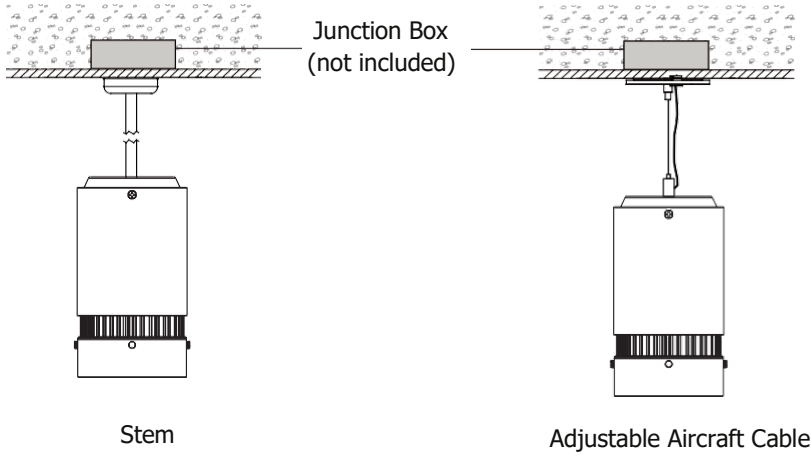

Vela 6 - Standard

Dimensions

Standard

Diffuser

Aluminum Shroud / Polycarbonate Shroud

Vela 6 - Standard

Mounting Options

Emergency Pack Lumen Output Table