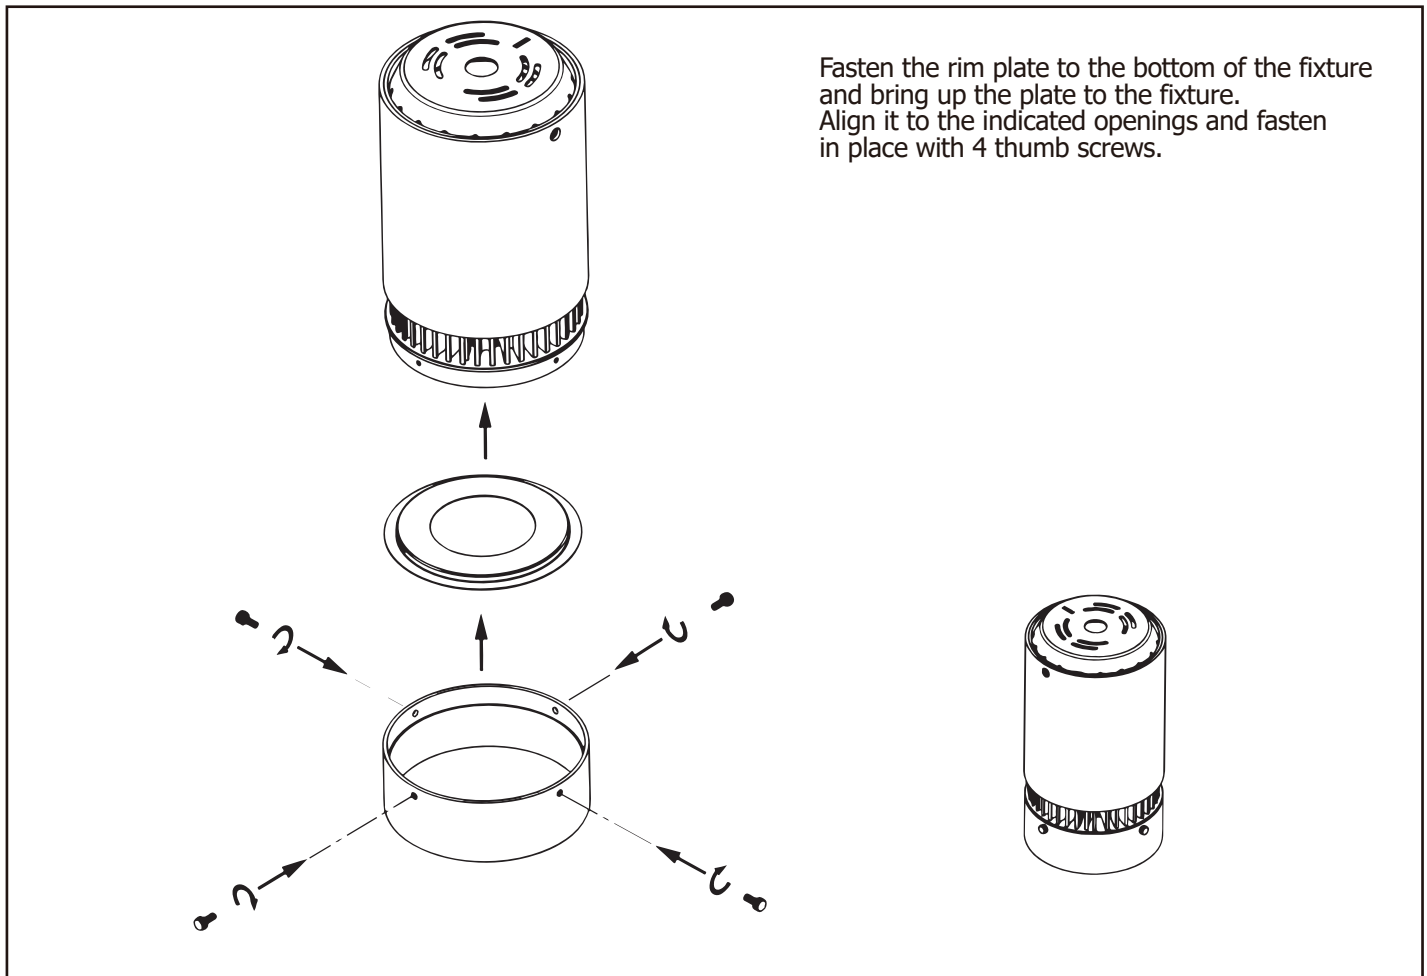

ADVANCED HIGH CEILING Vela 6

IMPORTANT SAFETY INFORMATION. READ AND FOLLOW ALL SAFETY INSTRUCTIONS

IMPORTANT SAFETY INFORMATION. READ AND FOLLOW ALL SAFETY INSTRUCTIONS. Before wiring to power supply and during servicing or relamping, turn off power at fuse or circuit breaker. All servicing or relamping must be performed by qualified service personnel. Product must be grounded to avoid potential electric shock or other potential hazard. Product must be at locations and at heights and in a manner consistent with its intended use, and in compliance with Electrical Code and local codes.
SAVE THESE INSTRUCTIONS FOR FUTURE REFERENCE.

Standard