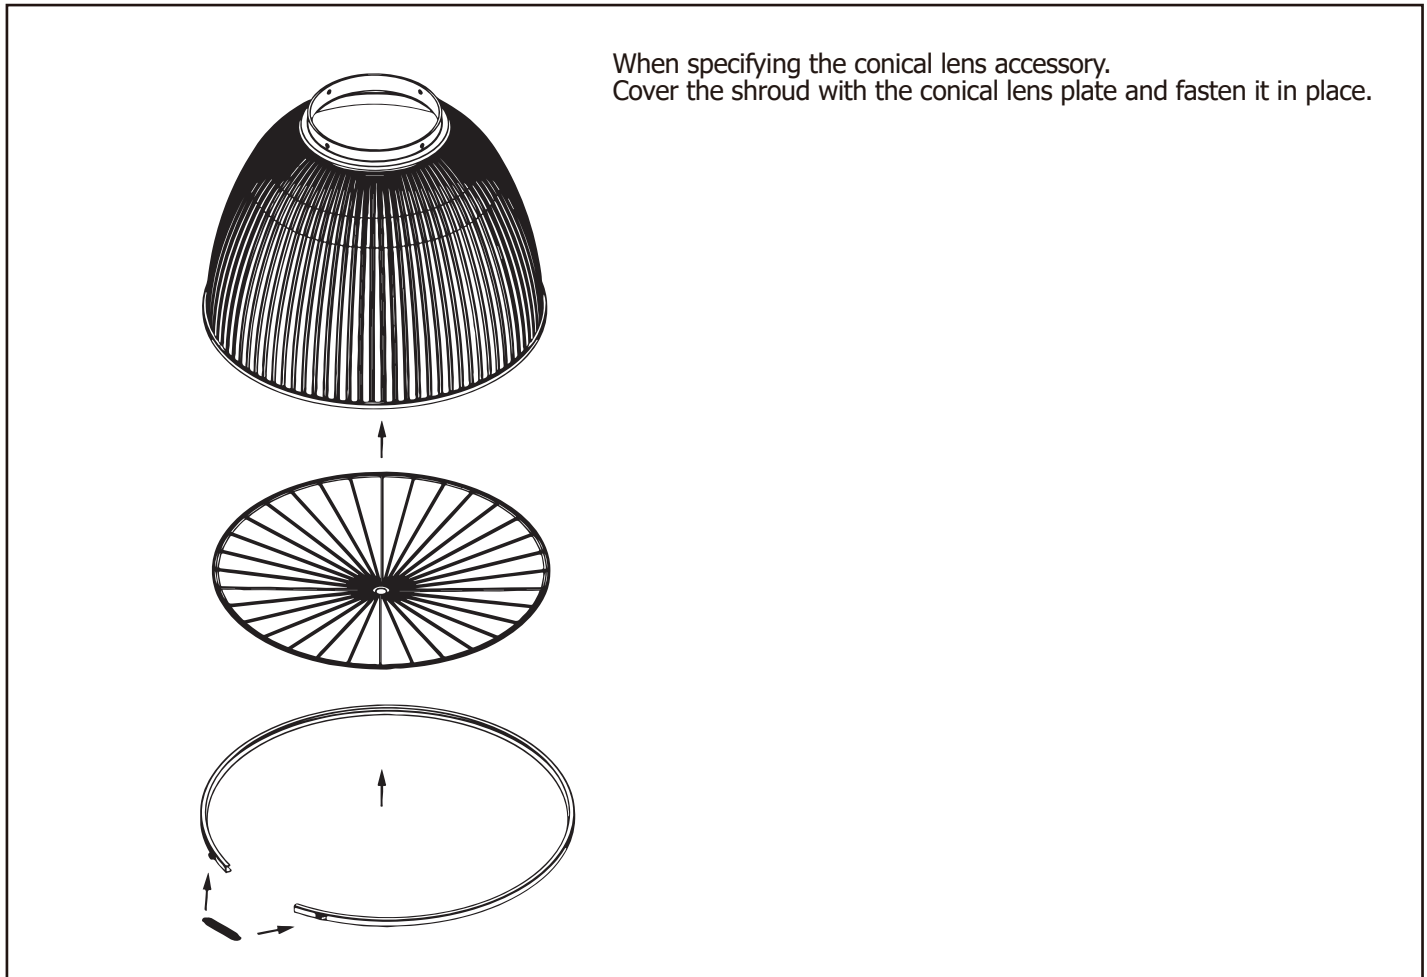

ADVANCED HIGH CEILING Vela 6

IMPORTANT SAFETY INFORMATION. READ AND FOLLOW ALL SAFETY INSTRUCTIONS

IMPORTANT SAFETY INFORMATION. READ AND FOLLOW ALL SAFETY INSTRUCTIONS. Before wiring to power supply and during servicing or relamping, turn off power at fuse or circuit breaker. All servicing or relamping must be performed by qualified service personnel. Product must be grounded to avoid potential electric shock or other potential hazard. Product must be at locations and at heights and in a manner consistent with its intended use, and in compliance with Electrical Code and local codes.
SAVE THESE INSTRUCTIONS FOR FUTURE REFERENCE.

Conical Lens Installation